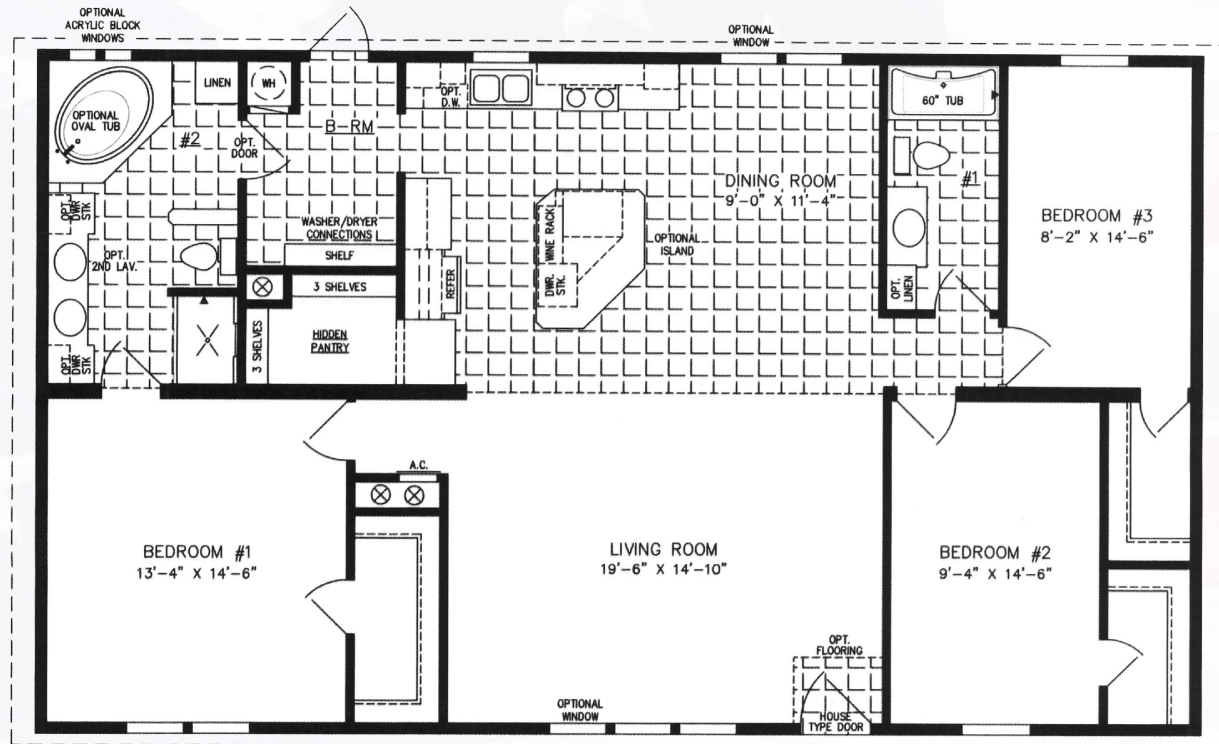

American Modular Homes

(727) 378-4735

18610 US-19,
Hudson, FL 34667

32' X 52'
1,595 SQUARE FEET

MODEL: THE AVERY
3-BEDROOM/ 2-BATH
Approx. 1595 sq. ft