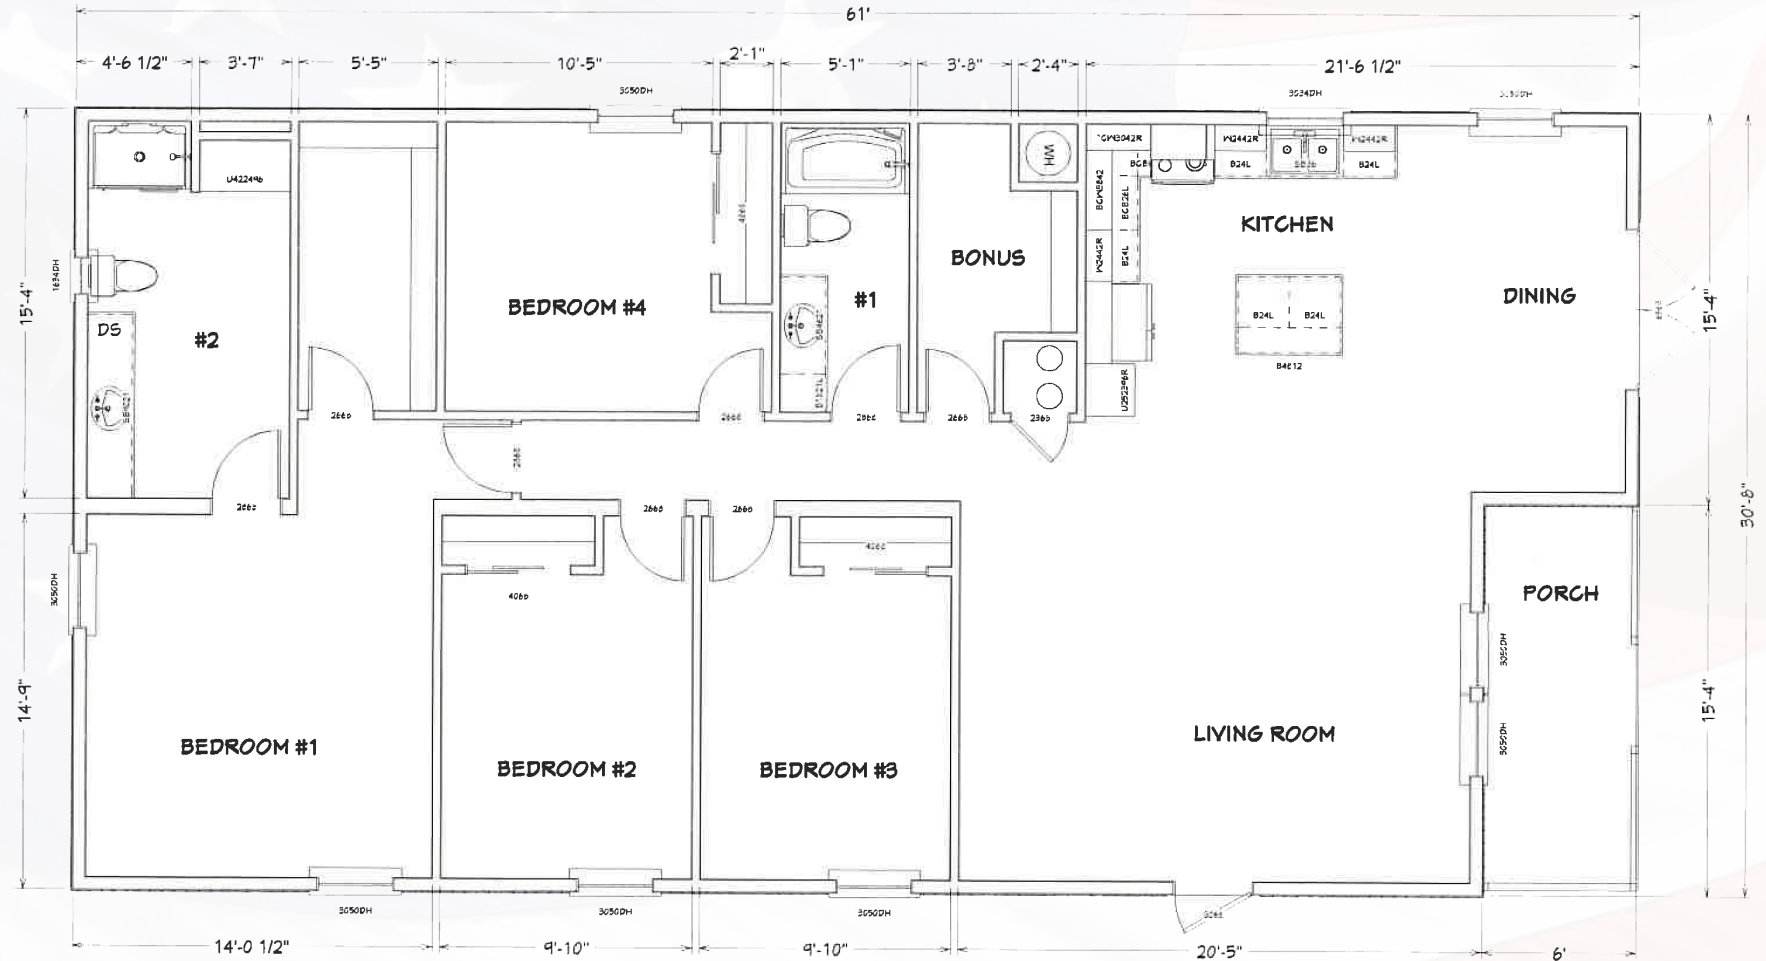

American Modular Homes

(727) 378-4735

18610 US-19,
Hudson, FL 34667

Sizes shown are approximate.

MODEL: THE CANAL
4-BEDROOM/ 2-BATH
32X61- Approx. 1875 sq, ft